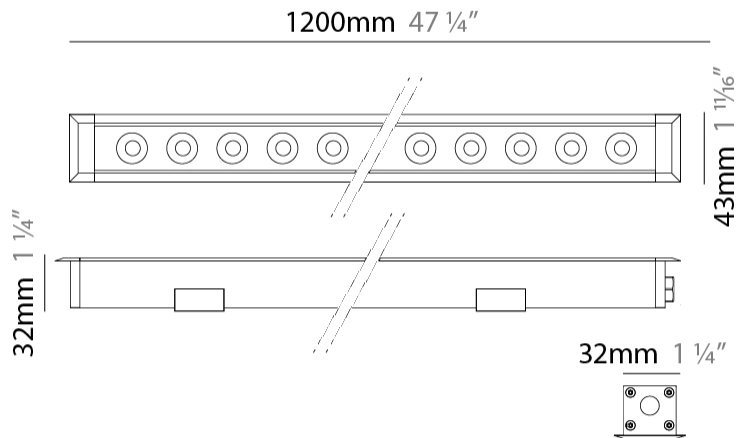

PROJECT	
TYPE	
SPECIFIER	
QUANTITY	
DATE	

MINI CORNICHE RECESSED

E91639-

base number   Finish Options   Lens Options

1. To build a product code in our configurator select the specify button on the base model # product page
2. To build a manual product code on this datasheet choose from the options listed below in blue font and add the suffix to the base model #

GENERAL

Series: Mini Corniche
Brand: Platek
Division: Exterior
Mounting Type: Recessed
Mounting Location: In-Ground
Subcategory: Walk Over

PHYSICAL

Shape: Rectangle
Length (mm): 1220
Length (in): 48 1/2
Width (mm): 43
Width (in): 1 5/8
Height (mm): 32
Height (in): 1 1/4
Light Distribution: Uplight
Screws: A4 stainless steel
Diffuser: Clear tempered glass
Gasket: Gore-Tex valve to prevent condensation
Fixture Finish: [BLK / WHI / GRY / COR / ANT / BRZ](#)
Fixture Material: Extruded Aluminum

ELECTRICAL

Lamp Type: LED
Total Output Wattage (W): 46
Dimming: Bluetooth technology or DMX
Control Gear: DMX
Driver Included: No
Driver Location: Remote
Driver Type: Constant Current - Universal
Driver Class: Class 2
Input Voltage (V): 120 - 277
Constant Current (MA): 500

LED

Number of LEDs: 32
Color Temperature (°K): RGBW
CRI: >80 CRI
Lamp Life (hrs): 60000
Special LEDs offerings: RGBW

OPTICAL

Optic°: [26 / 47 / ELL](#)

RATINGS AND CERTIFICATIONS

Certified By: Certified for North American Standards
IP rating: IP67
IK Rating: IK07
Bug Rating: B1 U0 G0